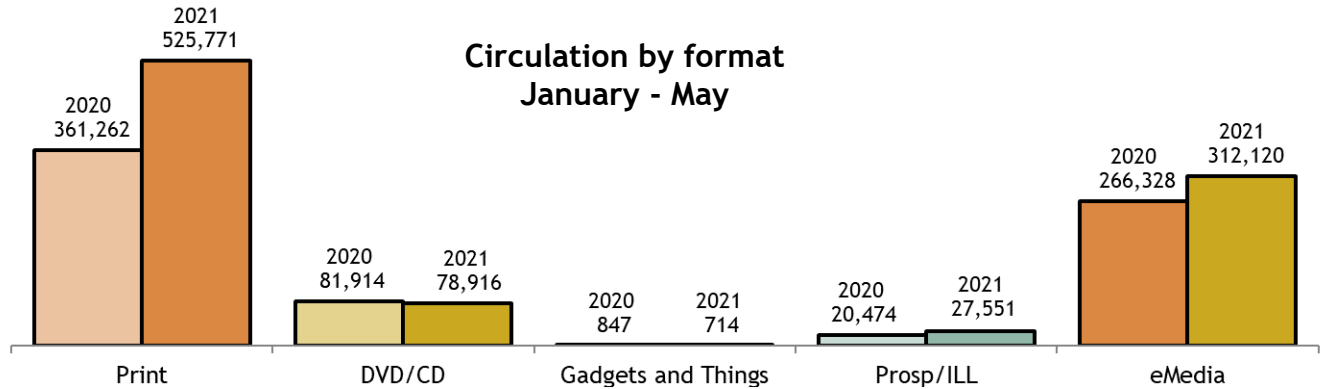

**CONNECT  
TO CURIOSITY**

**May 2021**

**MEMBER ENGAGEMENT**

**Cardholders**  
New in May 2021  
**979**

Current Total Cardholders  
**132,250**

**ITEM COUNT**

May 2021

Physical items

New: 4,068

Removed: 963

Current: 317,317

**VISITORS (DOOR COUNT)**

May  
2019/2021  
**80,524/30,253**

**DATABASE USAGE**

May 2021  
43,497  
Year to date  
2020/2021  
272,551/274,073

**COMPUTER USAGE**

May 2021  
WiFi use  
**2,189**  
Library computer users  
**1,756**

**Circulation by format  
January - May**

**Monthly Circulation Comparison**